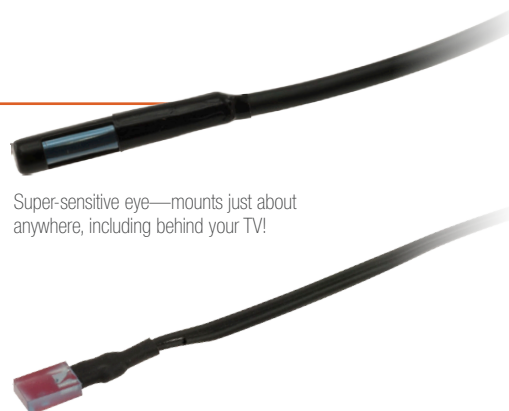

## IR REMOTE CONTROL CAT5 EXTENDER

**Order Code:** 37169730

**Model:** HOTLINKXL

**EXTEND IR UP TO 60m**

If your AV equipment is housed behind an opaque cabinet door or in a closet, IR remote signals will not be able to reach it. Hot Link Pro solves this problem by routing the IR signals into the closed cabinet or closet.

This allows you to keep equipment out-of-sight and out-of-reach of inquisitive little fingers, dust, and dirt. The high sensitivity of the Hot Link Pro receiver can also extend the range of your remotes without visible sensors.

### features

- Extend IR signals between rooms up to 60m over CAT5 cable
- Super-Compatible— works with virtually all Plasma and LCD TVs, satellite and cable receivers and other AV gear
- Super-sensitive IR Eye can be mounted anywhere—even BEHIND your TV!
- IR Receiver / Eye cable (1.8m) can be extended up to 5m with RG6 cable
- Discrete blue confirmation LED
- 6x Emitters with clear self-adhesive
- 2m long IR emitter leads

Super-sensitive eye—mounts just about anywhere, including behind your TV!

Blue confirmation LED indicates reception of IR signal—great for positioning IR eye!

FOR UP TO DATE INFORMATION AND PRICING, PLEASE CHECK THE RADIO PARTS WEB SITE @ [www.radioparts.com.au](http://www.radioparts.com.au)