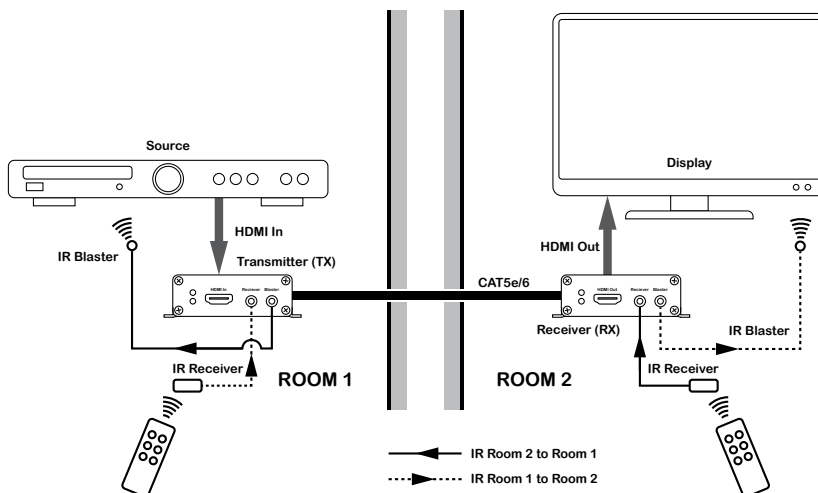

HDC6PRO/LITE HDMI OVER CAT6 WITH IR

HDC6PRO

HDC6LITE

Transmit high-quality, 3D HDMI video over a single economical CAT6 cable!

Pro.2's HDC6PRO and HDC6LITE Extenders with Bi-directional IR features HDBaseT Technology and it's able to deliver uncompressed Full HD video and audio signals up to 100 metres via one Cat5e/Cat6 cable. The two models support Bi-directional IR and 3D formats and resolutions up to 1080p. DVI-D Computer video can also be transmitted with a DVI-to-HDMI cable. With Bi-directional IR, you can control all devices in the system no matter which room you're in!

	HDC6LITE	HDC6PRO
HDMI Resolution	up to 1080P / 3D	up to 1080P / 3D
Deep Colour / x.v.Colour	up to 36bit	up to 36bit
Dolby Digital TrueHD	✓	✓
DTS-HD Master Audio	✓	✓
Bi-directional IR	✓	✓
RS-232 transmission	-	✓
Transmission Range	60m	100m

Brand: PRO2

Model: HDC6LITE

Code: 07351038

Warranty: 12 months

Package contents:

- TX Unit
- RX Unit
- 2x Power adaptor
- 2x IR Emitters
- 2x IR Receivers
- User Manual

Brand: PRO2

Model: HDC6PRO