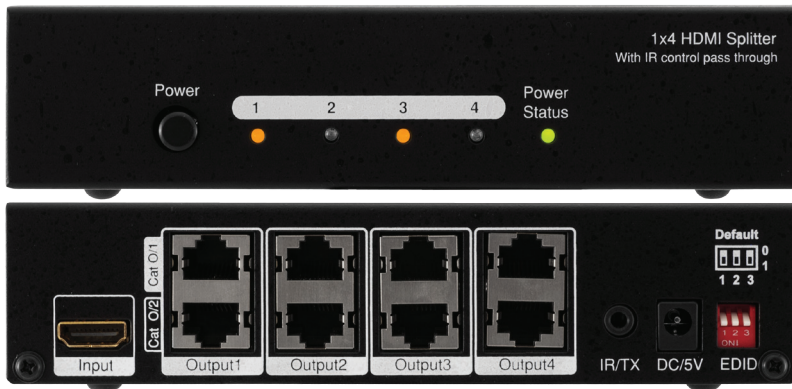

H4SPC5 4-WAY HDMI OVER CAT5 SPLITTER

Brand: Pro2

Model: H4SPC5

Order Code: 64510080

Warranty: 12 months

Features

Distribute a single HDMI source to up to 4 HD TVs using economical CAT5/ CAT6 cable.

- 1 HDMI input, 4 UTP method HDMI outputs
- Maximum Transmission Distance: 50m
- Use it with the H4RC1 receiver and IR control your source from where the TV is located
- DIP switch setting to control EDID
- Compatible with HDMI 1.3b specification
- Data Transfer Speed Rate: 6.75 Gbps

Specifications:

- Unit product Dimension: 175 x 115 x 40mm
- Unit product weight: 575g

Includes:

- Side mounting brackets
- DC 5V 3A power supply
- Single IR emitter

PRO2 H4SPC5 HDMI OVER CAT5 SYSTEM

AVAILABLE ACCESSORIES