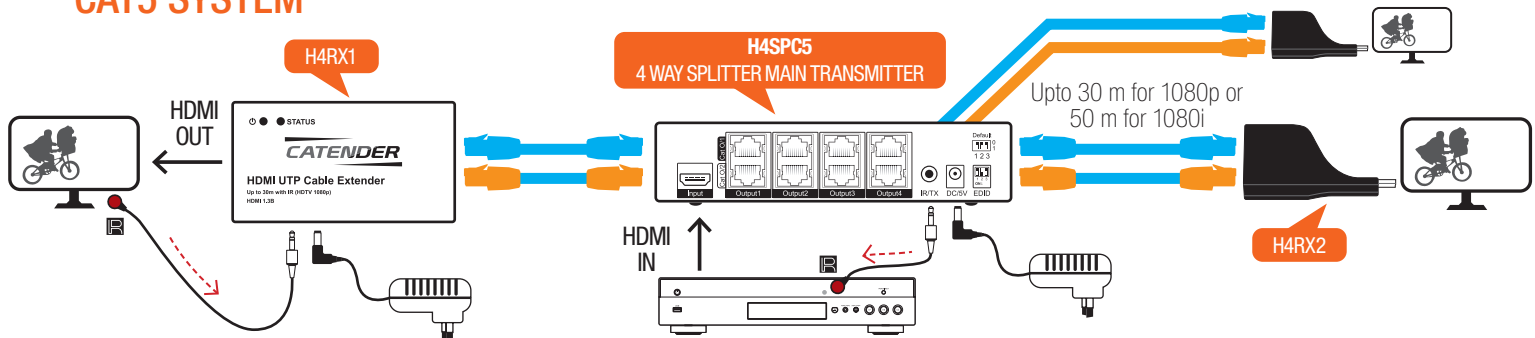

H4SPC5 4-WAY HDMI OVER CAT5 SPLITTER

Brand: Pro2

Model: H4SPC5

Order Code: 64510080

Warranty: 12 months

Features

Distribute a single HDMI source to up to 4 HD TVs using economical CAT5/ CAT6 cable.

- 1 HDMI input, 4 UTP method HDMI outputs
- Maximum Transmission Distance: 50m
- Use it with the H4RC1 receiver and IR control your source from where the TV is located
- DIP switch setting to control EDID
- Compatible with HDMI 1.3b specification
- Data Transfer Speed Rate: 6.75 Gbps

Specifications:

- Unit product Dimension: 175 x 115 x 40mm
- Unit product weight: 575g

Includes:

- Side mounting brackets
- DC 5V 3A power supply
- Single IR emitter

PRO2 H4SPC5 HDMI OVER CAT5 SYSTEM

AVAILABLE ACCESSORIES

H4RX1
HDMI OVER CAT5 RECEIVER WITH IR CONTROL
Single receiver unit with IR control

H4RX2
HDMI OVER CAT5 RECEIVER
Receiver units supplied in pairs.