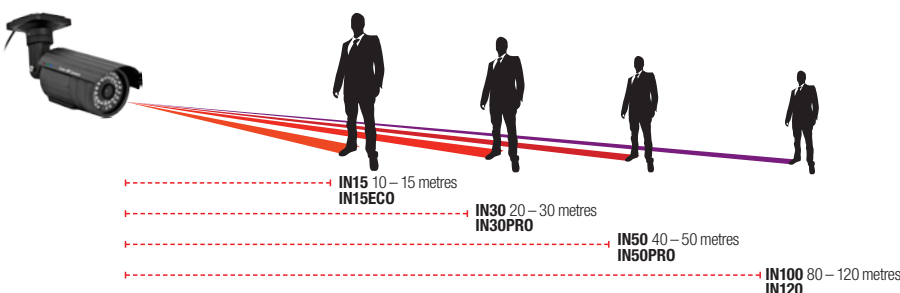

ACCESSORY

CAMB07 CAMERA MOUNTING BOX

- Integrates seamlessly with **IN15, IN30, IN30PRO, IN50, IN50PRO & IN100** cameras.
- Perfect for solid core walls!
- Side and rear access for conduit

Free Call: 1800 337 366 | e-mail: info@doss.com.au
Free Fax: 1800 659 963 | web: www.doss.com.au